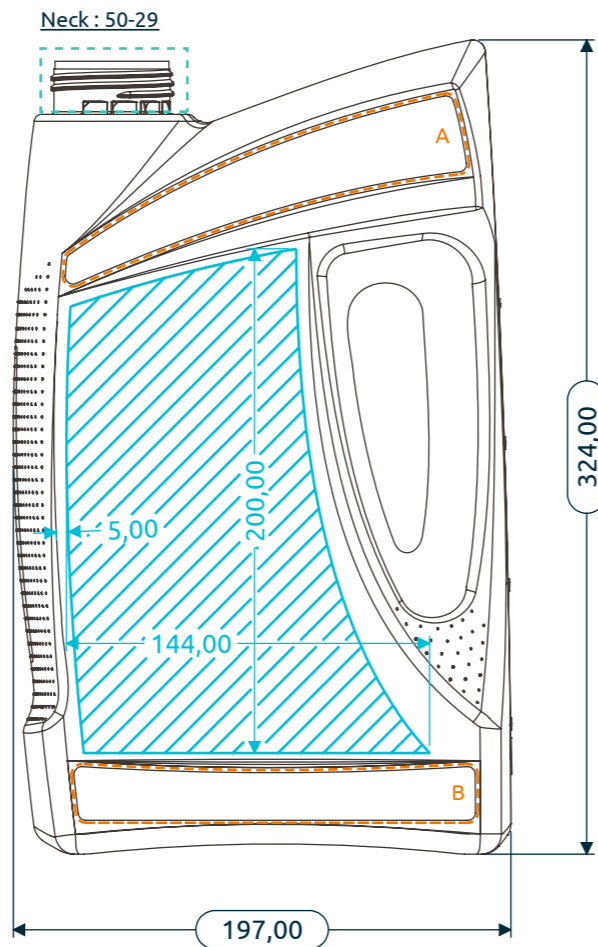

DETAIL A | SHOULDER LOGO
SCALE 1:3

DETAIL B | BOTTOM LOGO
SCALE 1:3

DETAIL C | TACTILE WARNING
SCALE 1:1

Applicable to:

-  Lubricant industry
-  Chemical industry
-  Agrochemical industry