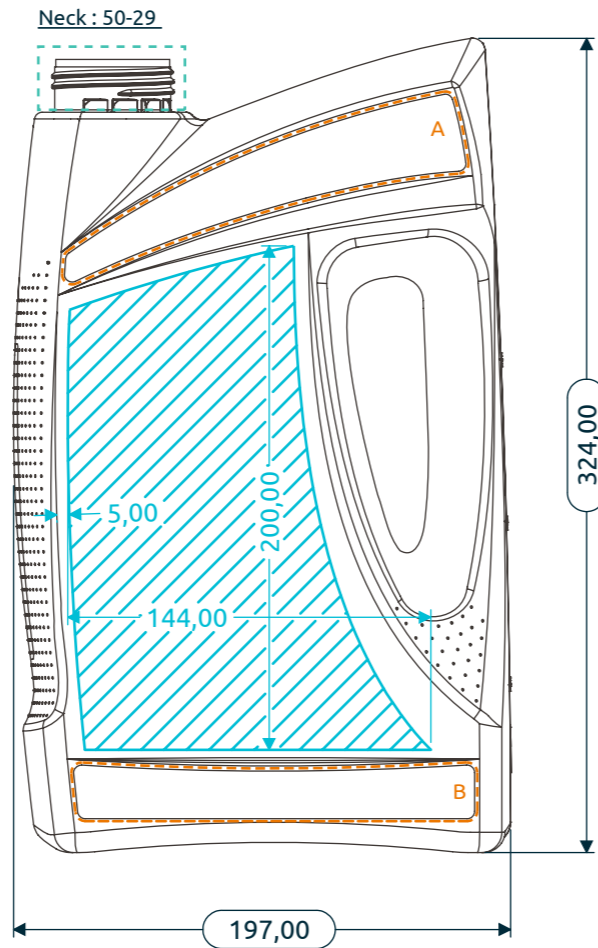

DETAIL A | SHOULDER LOGO
 SCALE 1:3

DETAIL B | BOTTOM LOGO
 SCALE 1:3

DETAIL C | TACTILE WARNING
 SCALE 1:1

Applicable to:

-  Lubricant industry
-  Chemical industry
-  Agrochemical industry