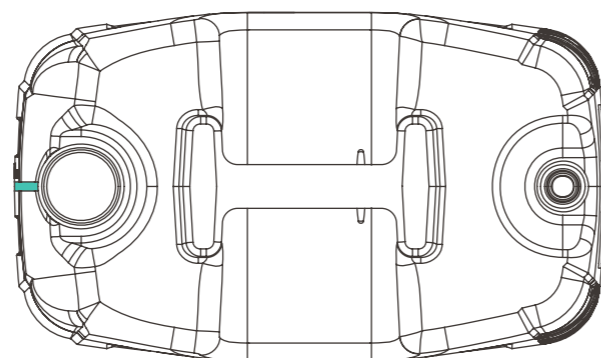

DETAIL A | BACKPLATE LOGO
SCALE 2 : 5

DETAIL B | TACTILE WARNING
SCALE 1 : 1

Remarks:

- ⚠ Changed neck to DIN61
- ⚠ Changed closed grip to open grip

Applicable to:

- Lubricant industry
- Chemical industry
- Agrochemical industry