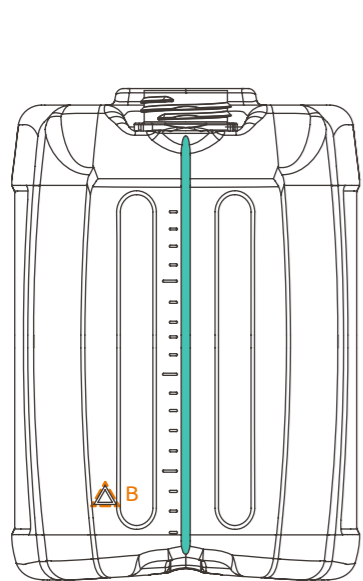

DETAIL A | BACKPLATE LOGO
SCALE 2 : 5

DETAIL B | TACTILE WARNING
SCALE 1 : 1

Remarks:

- ⚠ Changed neck to DIN61
- ⚠ Changed closed grip to open grip

Applicable to:

- Lubricant industry
- Chemical industry
- Agrochemical industry