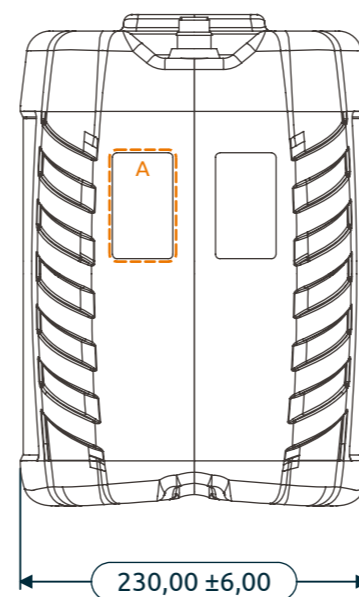

DETAIL A | BACKPLATE LOGO
SCALE 2 : 5

DETAIL B | TACTILE WARNING
SCALE 1 : 1

Remarks:

- ⚠ Changed neck to DIN61
- ⚠ Changed closed grip to open grip

Applicable to:

- Lubricant industry
- Chemical industry
- Agrochemical industry