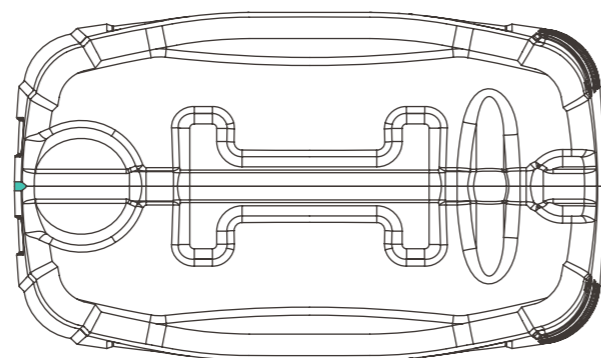

DETAIL A | BACKPLATE LOGO
SCALE 2 : 5

DETAIL B | TACTILE WARNING
SCALE 1 : 1

Remarks:

- ⚠ Changed neck to DIN61
- ⚠ Changed closed grip to open grip

Applicable to:

- Lubricant industry
- Chemical industry
- Agrochemical industry