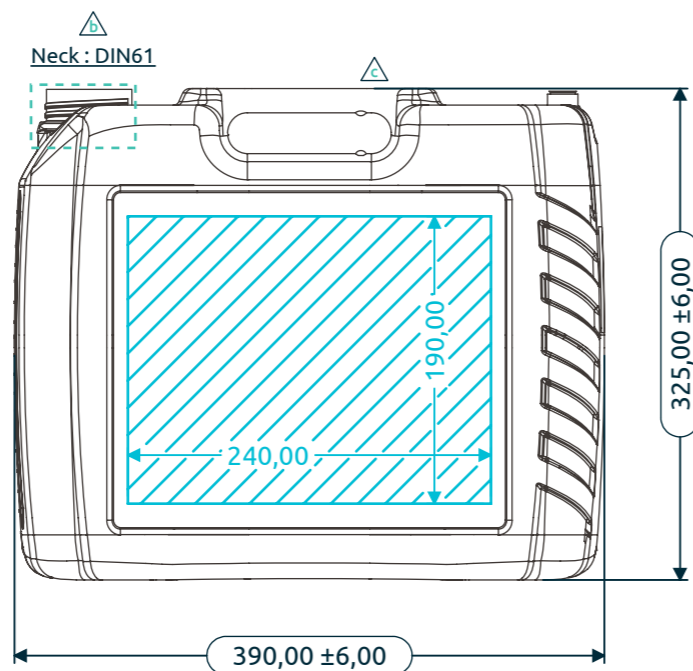

DETAIL A | BACKPLATE LOGO
SCALE 2 : 5

DETAIL B | TACTILE WARNING
SCALE 1 : 1

Remarks:

- ⚠ Changed neck to DIN61
- ⚠ Changed closed grip to open grip

Applicable to:

- Lubricant industry
- Chemical industry
- Agrochemical industry