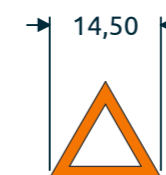

DETAIL A | BACKPLATE LOGO
SCALE 2 : 5

DETAIL B | TACTILE WARNING
SCALE 1 : 1

Remarks:

- ⚠ Changed neck to DIN61
- ⚠ Changed closed grip to open grip

Applicable to:

- Lubricant industry
- Chemical industry
- Agrochemical industry